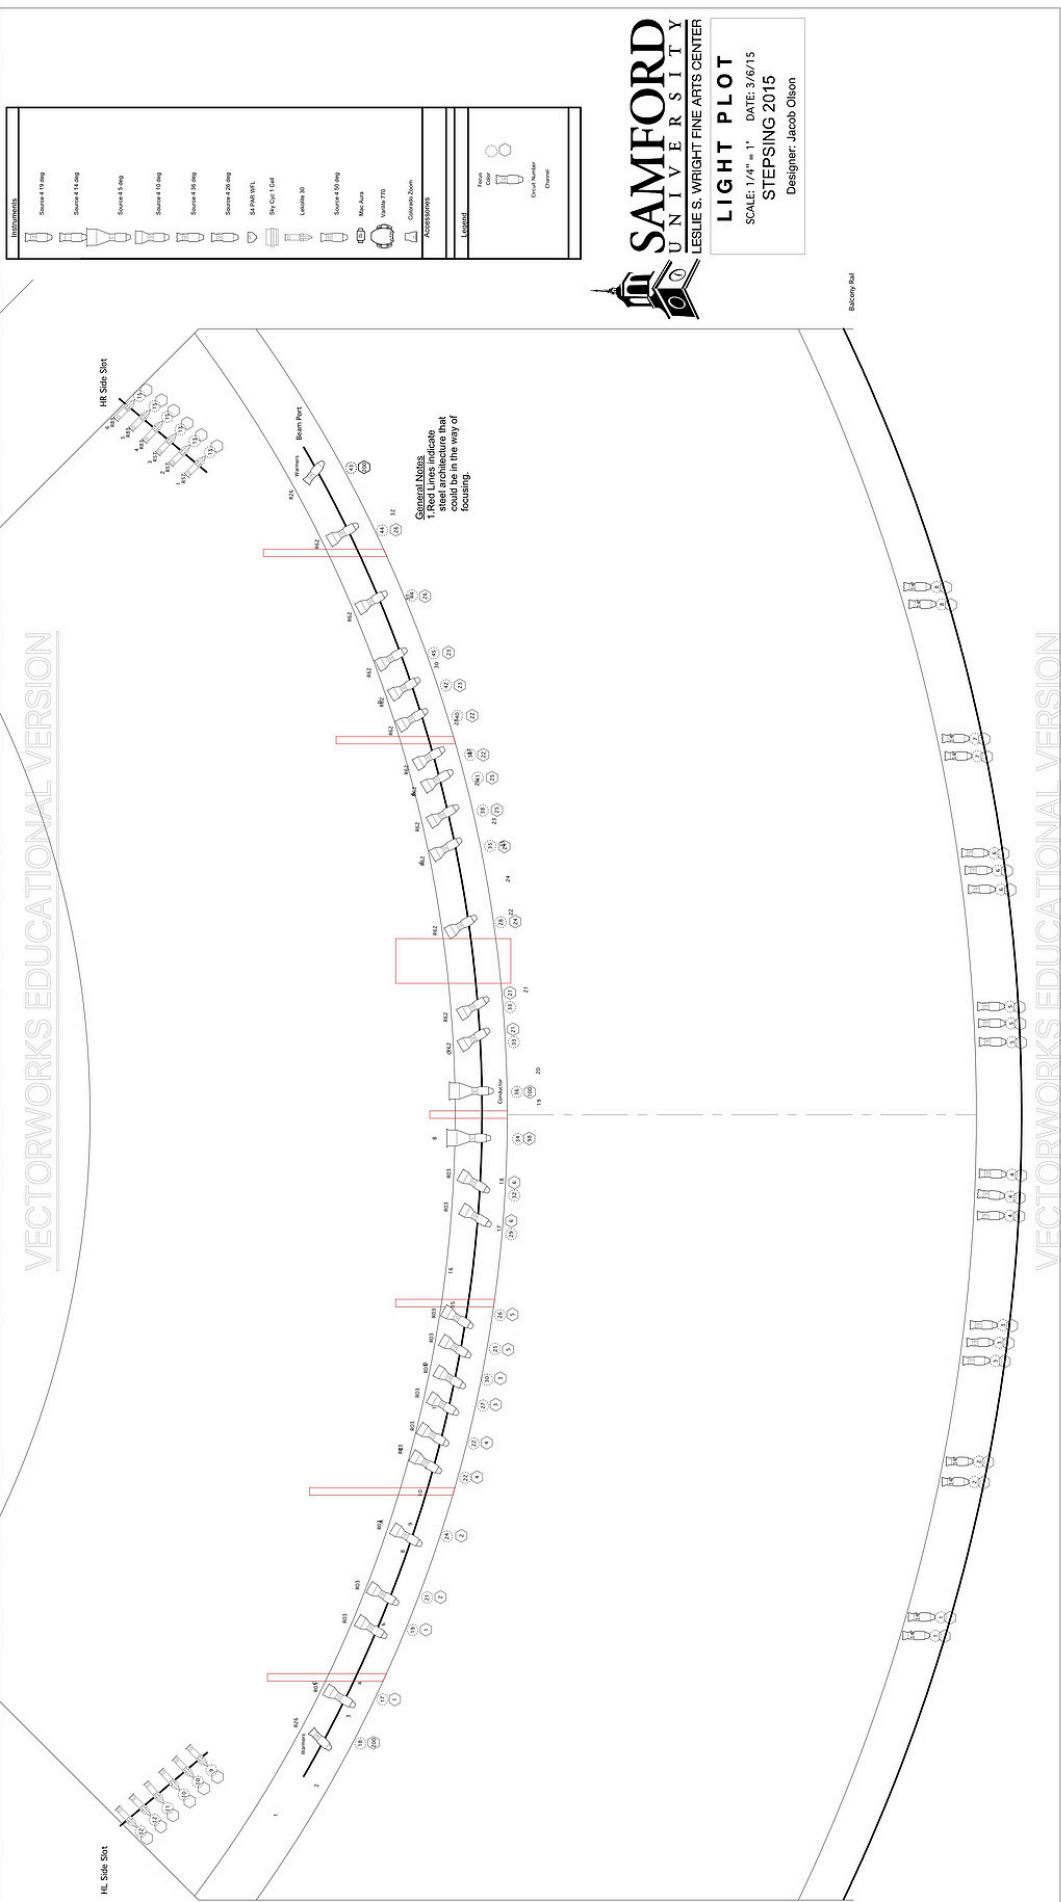

VECTORWORKS EDUCATIONAL VERSION

LIGHT PLOT
SCALE: 1/4" = 1' DATE: 3/6/15
STEPSING 2015
Designer: Jacob Olson

VECTORWORKS EDUCATIONAL VERSION